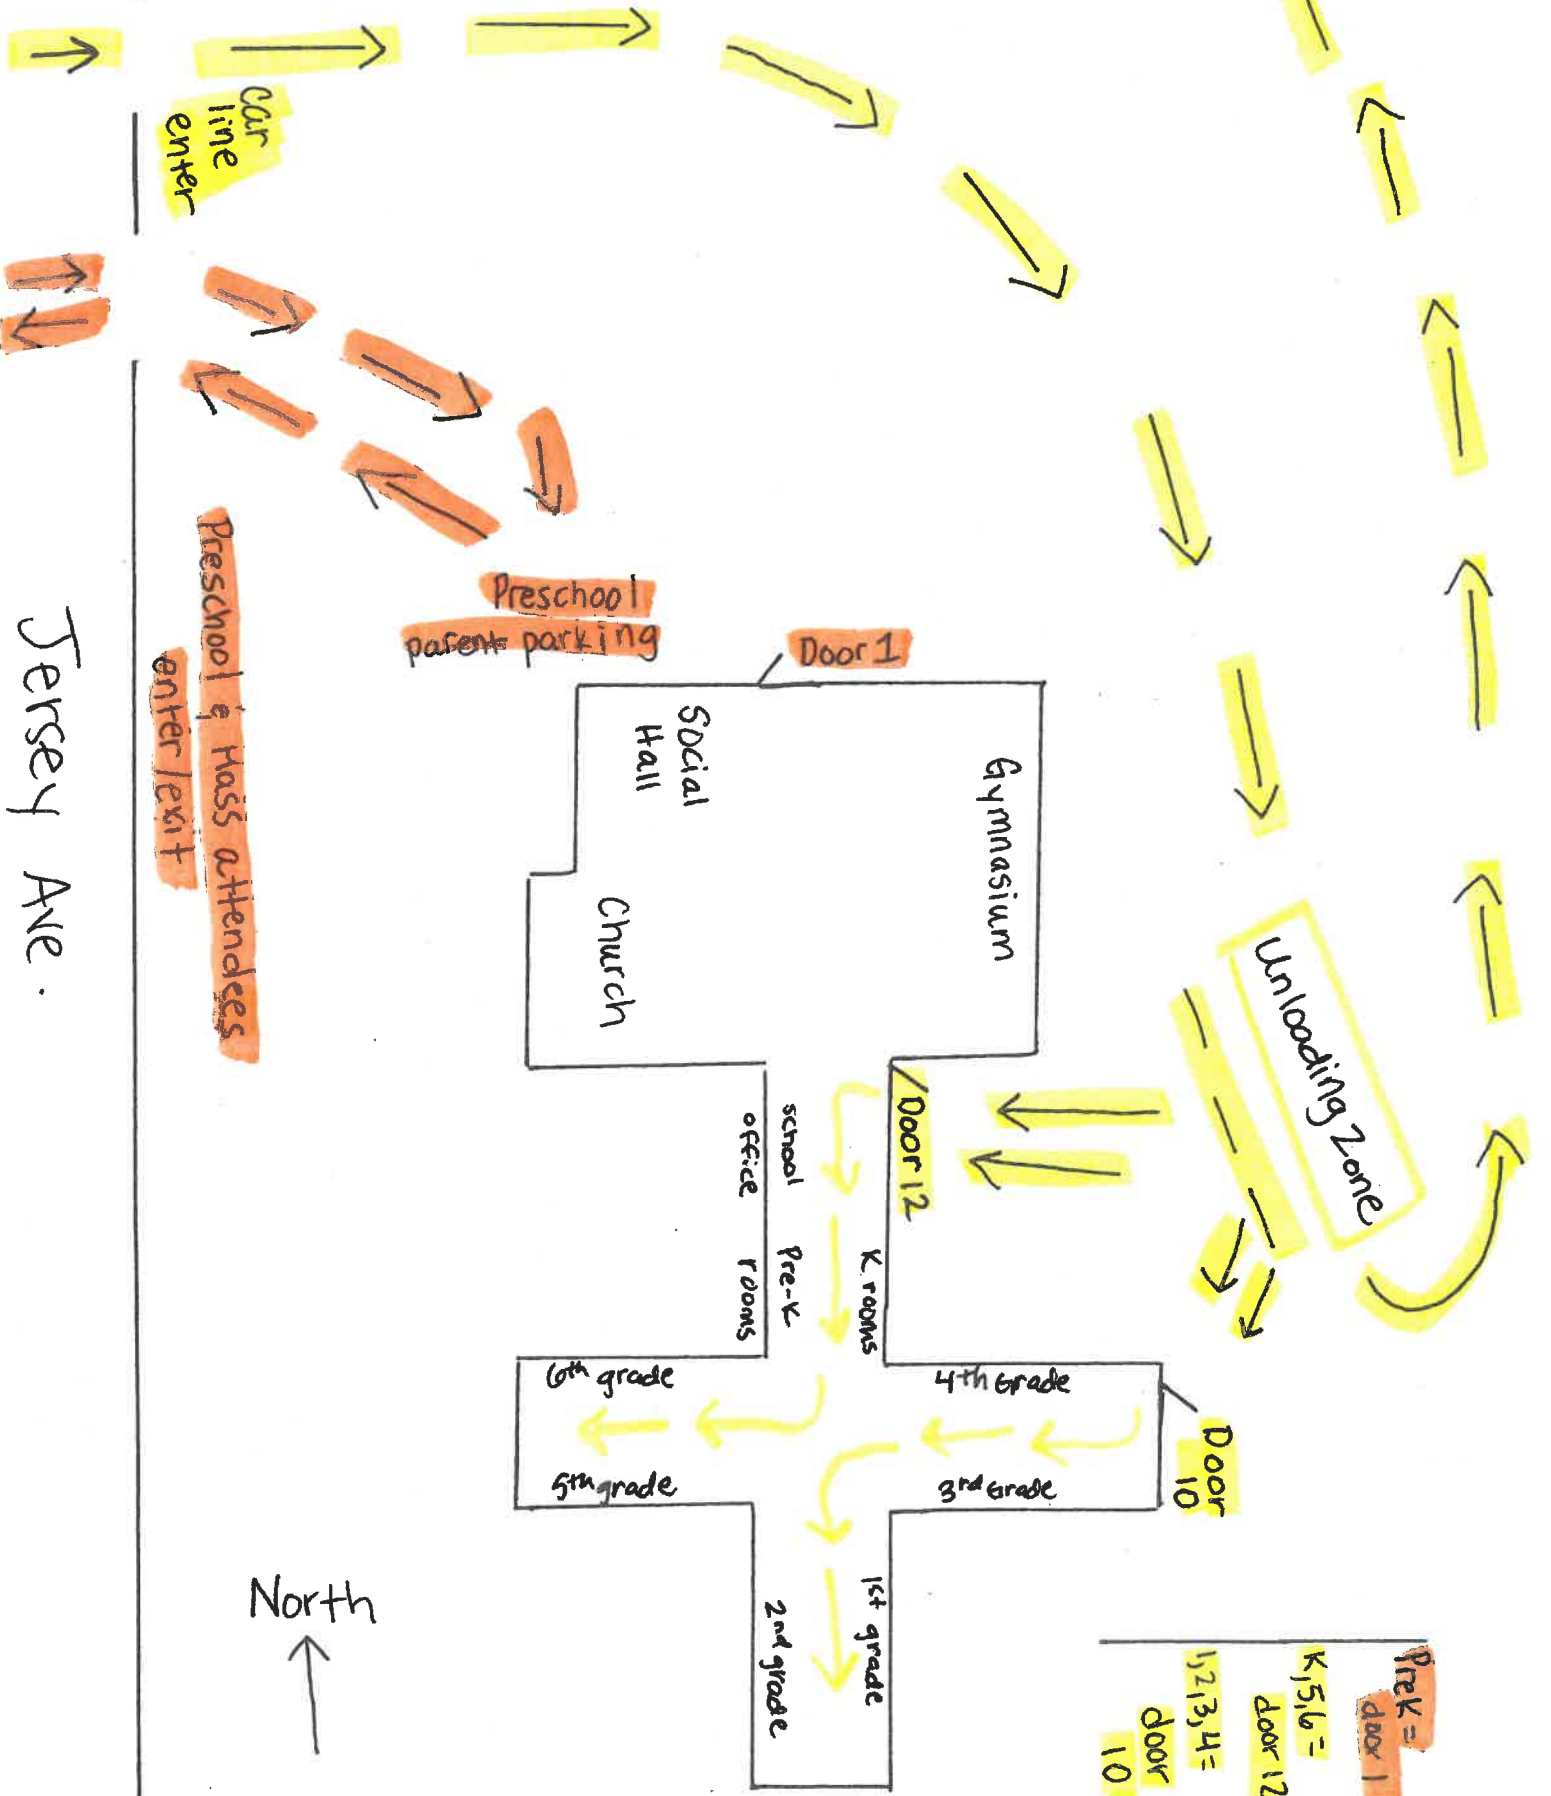

Western Ave.

EXIT

4-way stop

car line enter

Preschool parent parking

Preschool & Mass attendees enter/exit

Jersey Ave.

North ↑

PreK = door 1  
 K, 5, 6 = Door 12  
 1, 2, 3, 4 = door 10